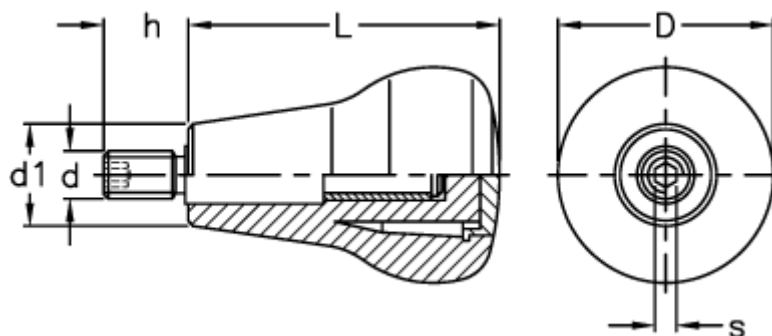

Data Sheet

Article number: 2304026691

Description: E+G Revolving handle
IEL.65+x-M10-A

Measures

D	= 45
d1	= 23
d 6g	= M10
h	= 17
L	= 65
s	= 5